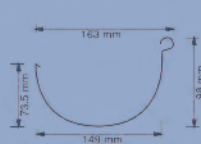

DIMENSIONS

HALF ROUND DURAKOTE® 80% GLOSS

Available Slotted or Unslotted.
Heritage Red, Smooth Cream, Merino, Jasmin Brown, Mountain Blue, Slate Grey, Iron Grey.

HALF ROUND DURAKOTE® 25% GLOSS

Available Slotted or Unslotted.
Heritage Red, Smooth Cream, Merino, Jasmin Brown, Slate Grey, Iron Grey, Mountain Blue, Tuscan Red, Sandalwood, Dusk, Off White, Birch, Gull Grey, Armour Grey, Bushsmoke, Mist Green, Rivergum, Caulfield Green, Attic, Monolith, Ebony.

ROUNDLINE

FLOW RATE:

Volume in 1m length with overflow holes 1.5 litres / second.
2.5 litres / second without overflow holes.
6.32 litres measured to overflow holes.
7 litres measured to back of gutter.