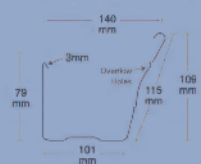

NU-LINE

FLOW RATE:

Volume in 1m length 5 litres / second.
12.6 litres measures to overflow holes.

DIMENSIONS

NU-LINE DURAKOTE® 80% GLOSS

White, Brown, Heritage Red, Smooth Cream, Slate Grey, Iron Grey.

MINI-LINE

FLOW RATE:

Volume in 1m length 2.5 litres / second.
7.3 litres measures to overflow holes.

DIMENSIONS

MINI-LINE DURAKOTE® 80% GLOSS

White, Brown, Heritage Red, Smooth Cream, Merino, Jasmin Brown, Slate Grey, Iron Grey.

FLOW RATE:

100 x 75mm

Volume in 1.8m length 13.5 litres.
Flow Capacity 4.4 litres per second.

90MM ROUND DOWNPIPE

FLOW RATE:

90mm Round Downpipe

Volume in 1.8m length 11.44 litres.
Flow Capacity 4.2 litres per second.