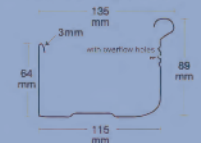

ACE QUAD

FLOW RATE:

Volume in 1m length 1.5 litres / second.
6.2 litres measures to overflow holes.

DIMENSIONS

ACE QUAD 115MM DURAKOTE® 80% GLOSS

Available Slotted or Unslotted.
Hunter Red, White, Federation Green, Brown, Heritage Red, Smooth Cream, Merino, Jasmin Brown, Slate Grey, Iron Grey, Mountain Blue.

HALF ROUND

FLOW RATE:

Volume in 1m length with overflow holes 1.5 litres / second.
2.5 litres / second without overflow holes.
6.48 litres measured to overflow holes.
7.16 litres measured to back of gutter.

NU-LINE

FLOW RATE:

Volume in 1m length 5 litres / second.
12.6 litres measures to overflow holes.

DIMENSIONS

NU-LINE DURAKOTE® 80% GLOSS

White, Brown, Heritage Red, Smooth Cream, Slate Grey, Iron Grey.

MINI-LINE

FLOW RATE:

100 x 75mm

Volume in 1.8m length 13.5 litres.
Flow Capacity 4.4 litres per second.

90MM ROUND DOWNPIPE

FLOW RATE:

90mm Round Downpipe

Volume in 1.8m length 11.44 litres.
Flow Capacity 4.2 litres per second.