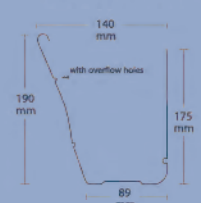

ROUNDLINE

FLOW RATE:

Volume in 1m length with overflow holes 1.5 litres / second.
2.5 litres / second without overflow holes.
6.32 litres measured to overflow holes.
7 litres measured to back of gutter.

NU-LINE

FLOW RATE:

Volume in 1m length 5 litres / second.
12.6 litres measures to overflow holes.

DIMENSIONS

NU-LINE DURAKOTE® 80% GLOSS

White, Brown, Heritage Red, Smooth Cream, Slate Grey, Iron Grey.

MINI-LINE

FLOW RATE:

Volume in 1m length 2.5 litres / second.
7.3 litres measures to overflow holes.

DIMENSIONS

MINI-LINE DURAKOTE® 80% GLOSS

White, Brown, Heritage Red, Smooth Cream, Merino, Jasmin Brown, Slate Grey, Iron Grey.